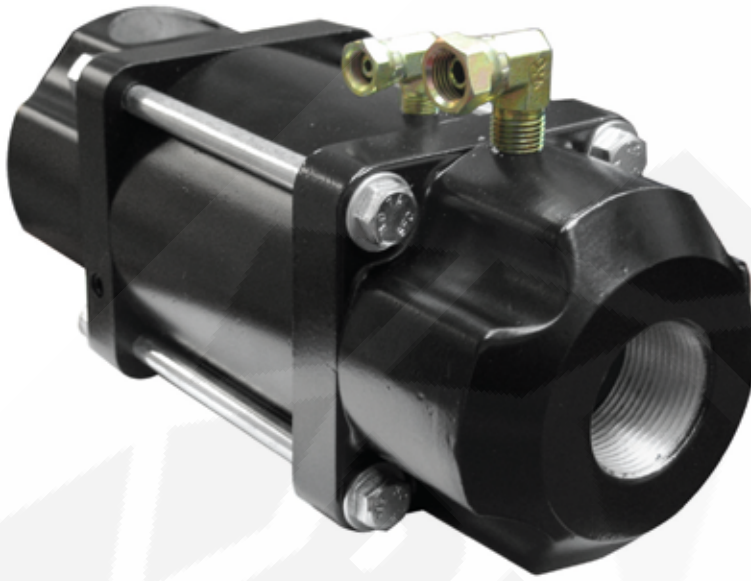

Pirate Brand Air Blast Equipment & Parts

Combination Valve

Combination Valve	
	888-2223-000PB VALVE, COMBINATION, COMPLETE
	888-2223-00099PB VALVE, COMBINATION, REPAIR KIT, INCLUDES # 4, 8, 9, 10, 13, 16 & 18
1	888-2223-00001PB VALVE, COMBINATION, CAP
2	888-2223-00002PB VALVE, COMBINATION, PINCH RAM
3	888-2223-00003PB VALVE, COMBINATION, UPPER ROD GUIDE, INCLUDES SEAL(#4) AND BUSHING
4	888-2223-00004PB VALVE, COMBINATION, SEAL, UPPER ROD
5	888-2223-00005PB VALVE, COMBINATION, SPRING
6	888-7010-50715PB VALVE, COMBINATION, BOLT 3/8" x 6" W/WASHER
7	888-2223-00007PB VALVE, COMBINATION, CYLINDER
8	888-2223-00008PB VALVE, COMBINATION, O-RING, SHAFT
9	888-2223-00009PB VALVE, COMBINATION, SNAP RING
10	888-2223-00010PB VALVE, COMBINATION, SEAL, LOWER ROD
11	888-2223-00011PB VALVE, COMBINATION, PISTON
12	888-2223-00012PB VALVE, COMBINATION, SHAFT
13	888-2223-00013PB VALVE, COMBINATION, SEAL, PISTON
14	888-7017-50701PB VALVE, COMBINATION, NUT, 3/8"
15	888-2223-00015PB VALVE, COMBINATION, LOWER ROD GUIDE, INCLUDES SEAL(#10) AND BUSHING
16	888-2223-00016PB VALVE, COMBINATION, O-RING, LOWER ROD GUIDE
17	888-2223-00017PB VALVE, COMBINATION, BASE
18	888-2223-00018PB VALVE, COMBINATION, PLUG ASSEMBLY
19	888-2014-300PB VENT, 1/8"
20	888-4203-50000PB SWIVEL 90°, 1/8"MNPT X 1/8"F
21	888-4203-50202PB SWIVEL 90°, 1/4"MNPT x 1/4"F