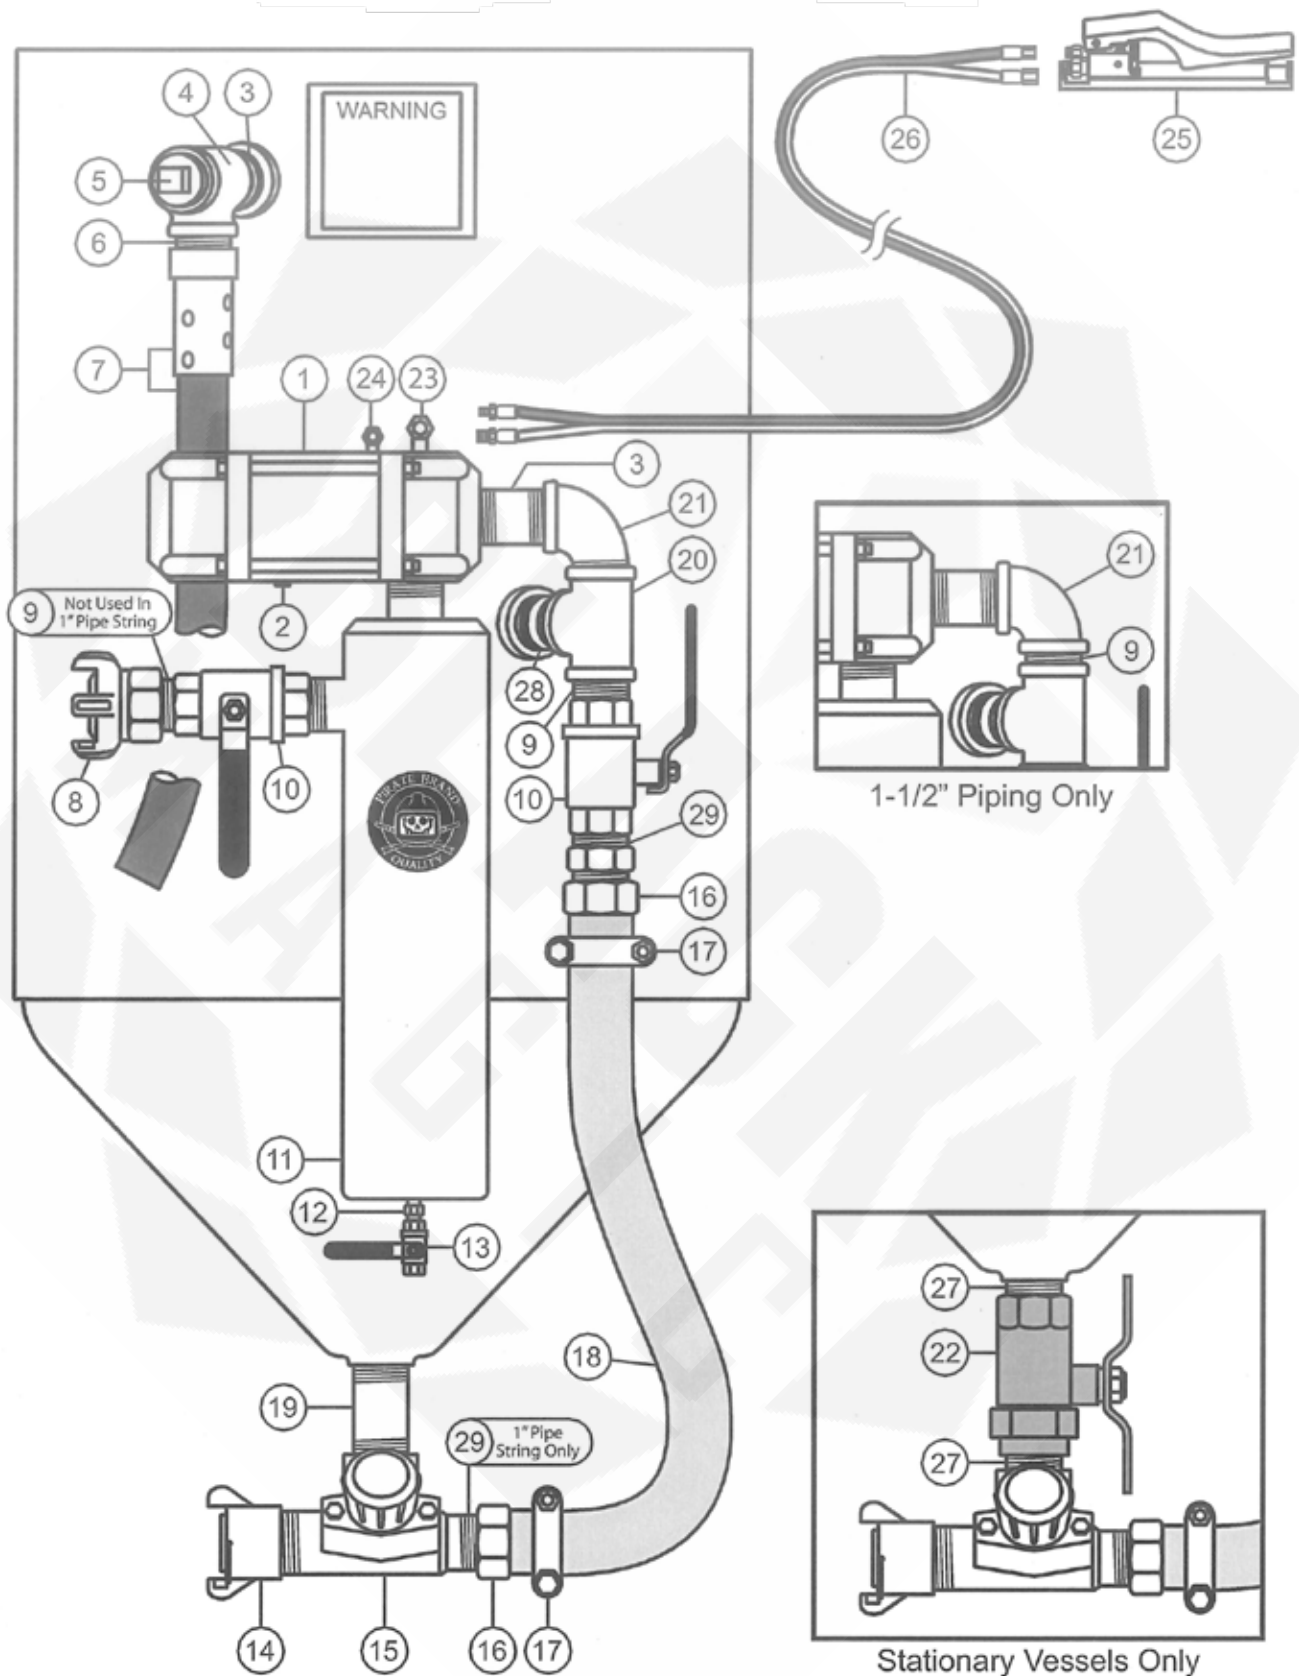

Pirate Brand Air Blast Equipment & Parts

3.5 and 6.5 Blast Pots - Pressure Release - Pneumatic

Pirate Brand
Blast Pots

3.5 and 6.5 Blast Pots - Pressure Release - Pneumatic