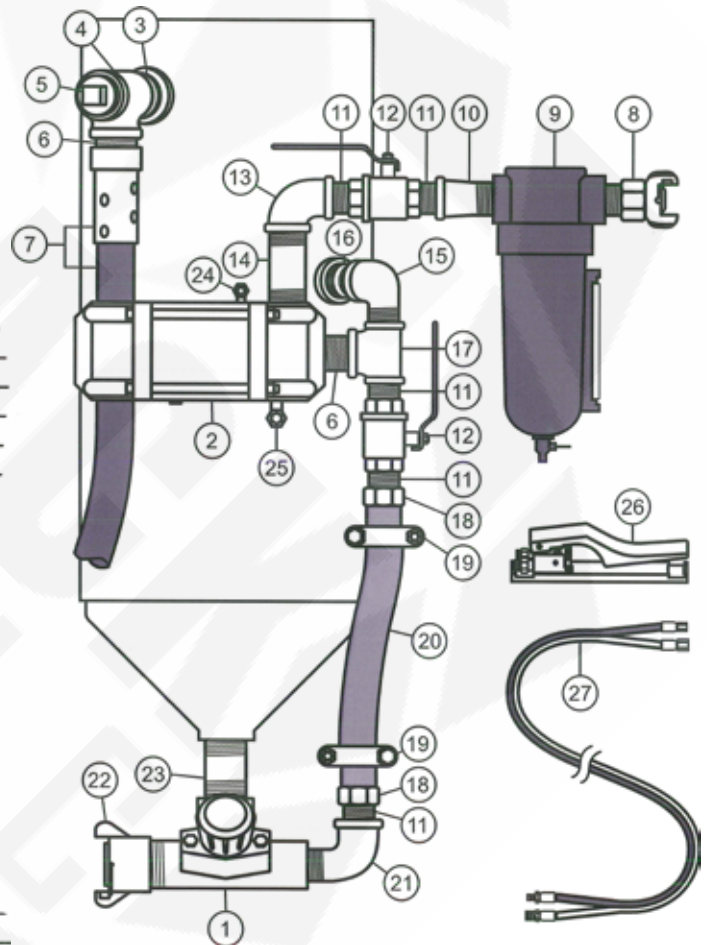

1" PIPE STRING

1*	888-2125-106PB	VALVE, MANUAL PLUNGER, 1", W/URETHANE SLEEVE
2*	888-2223-000PB	VALVE, COMBINATION, COMPLETE
3	888-3029-10711PB	NIPPLE, TBE, GALV, 1-1/4" x 3"
4	888-3011-107PB	TEE, GALV, 1-1/4"
5	888-3014-107PB	PIPE PLUG, GALV, 1-1/4"
6	888-3029-10799PB	NIPPLE, TBE, GALV, 1-1/4" x CLOSED
7	888-4115-005PB	BLOWDOWN HOSE ASSY, 18" (1-6 BAG)
8	UM-100	AIR HOSE COUPLING, 2 LUG, 1" MALE NPT
9	888-2302-30650PB	AIR FILTER, 1" 50 MICRON MB/SG/MD
	505-161	REPAIR KIT, AIR FILTER, 3/4", 1", 1-1/4" & 1-1/2"
	888-2302-20798PB	FILTER ELEMENT 3/4", 1", 1-1/4" & 1-1/2", 50 MICRON
10	888-3008-106PB	ELBOW, STREET, 45°, GALV, 1"
11	888-3029-10699PB	NIPPLE, TBE, GALV, 1" x CLOSED
12	VB100	BALL VALVE, FULL PORT, 1" NPT
13	888-3010-10706PB	ELBOW, REDUCING, GALV, 1-1/4" x 1"
14	888-3029-10714PB	NIPPLE, TBE, GALV, 1-1/4" x 4"
15	888-3006-106PB	ELBOW, STREET, 90°, GALV, 1"
16	888-3028-10611PB	NIPPLE, TBE, SCHEDULE 80, GALV, 1" x 3"
17	888-3011-10607PB	TEE, GALV, 1" x 1" x 1-1/4"
18	888-4205-106PB	HOSE, INSERT SWIVEL, 1", INCLUDES GASKET
	888-4205-10699PB	HOSE, SWIVEL GASKET, 1"
19	888-4235-006PB	HOSE, CLAMP, DOUBLE BOLT, 1"
20	112-0100	HOSE, AIR, RED, NOMINAL 1" ID x 1-1/2" OD, WP 300 PSI, PER FOOT
21	888-3006-106PB	ELBOW, STREET, 90°, GALV, 1"
22	SB-2-IR	THD QUICK COUPLING, IRON, 1-1/2"
23	888-3028-10711PB	NIPPLE, TBE, SCHEDULE 80, GALV, 1-1/4" x 3"
24	888-4203-50000PB	SWIVEL 90°, 1/8"MNPT X 1/8"F
25	888-4203-50202PB	SWIVEL 90°, 1/4"MNPT x 1/4"F
26**	888-2263-001PB	HANDLE, CONTROL, PNEUMATIC #2
	888-2263-000PB	HANDLE, CONTROL, PNEUMATIC
27	200-055	HOSE, TWINLINE CONTROL, ASSEMBLY, YEL/YEL W/BLACK STRIP, NOMINAL 3/16" ID x 55'

Electric Controls and other configurations are also available. Contact your Sales Rep. or Customer Service for additional information.