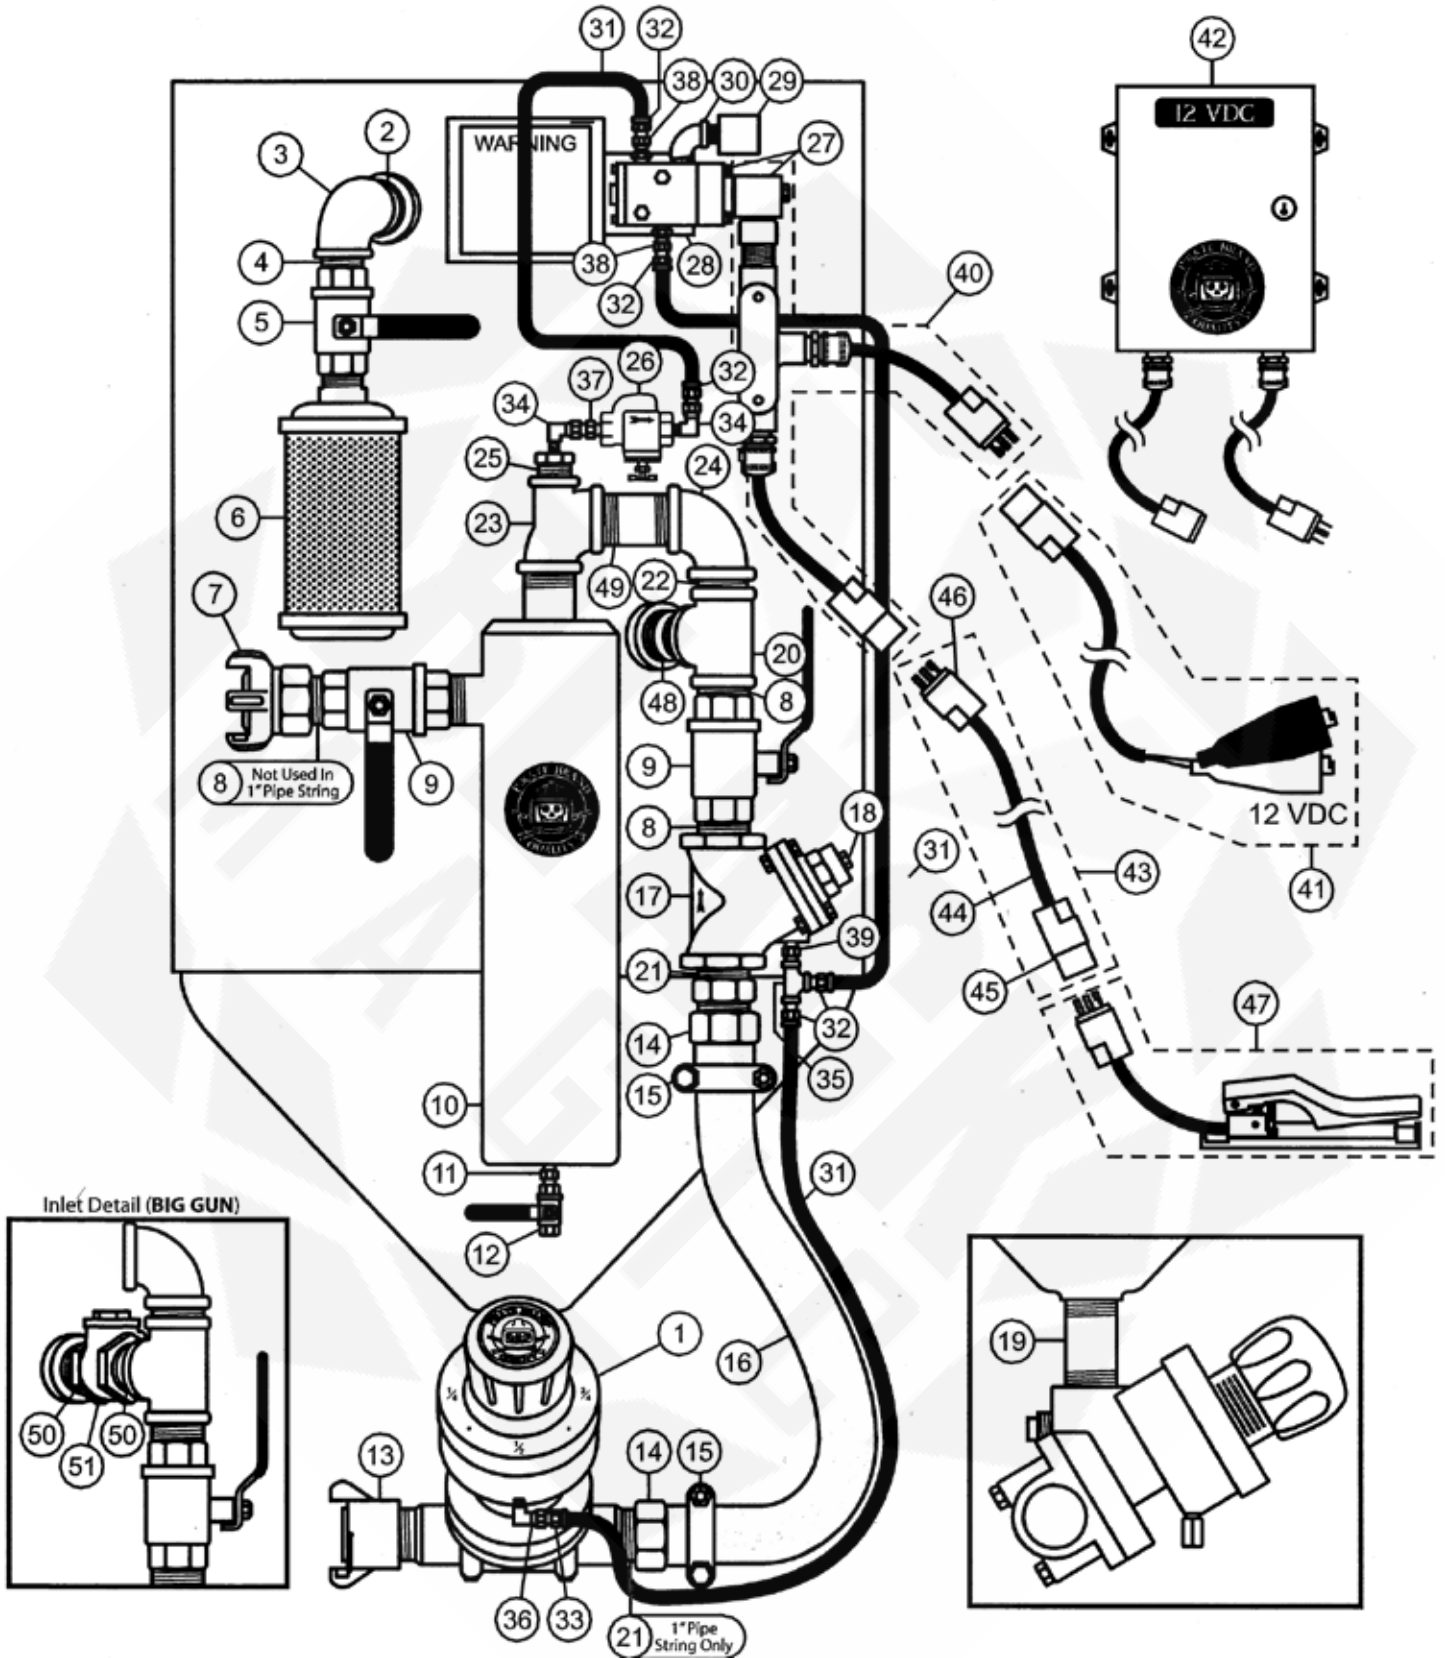

Pirate Brand Air Blast Equipment & Parts

3.5 and 6.5 Blast Pots - Pressure Hold - Electric

Pirate Brand
Blast Pots

Pirate Brand Air Blast Equipment & Parts

3.5 and 6.5 Blast Pots - Pressure Hold - Electric