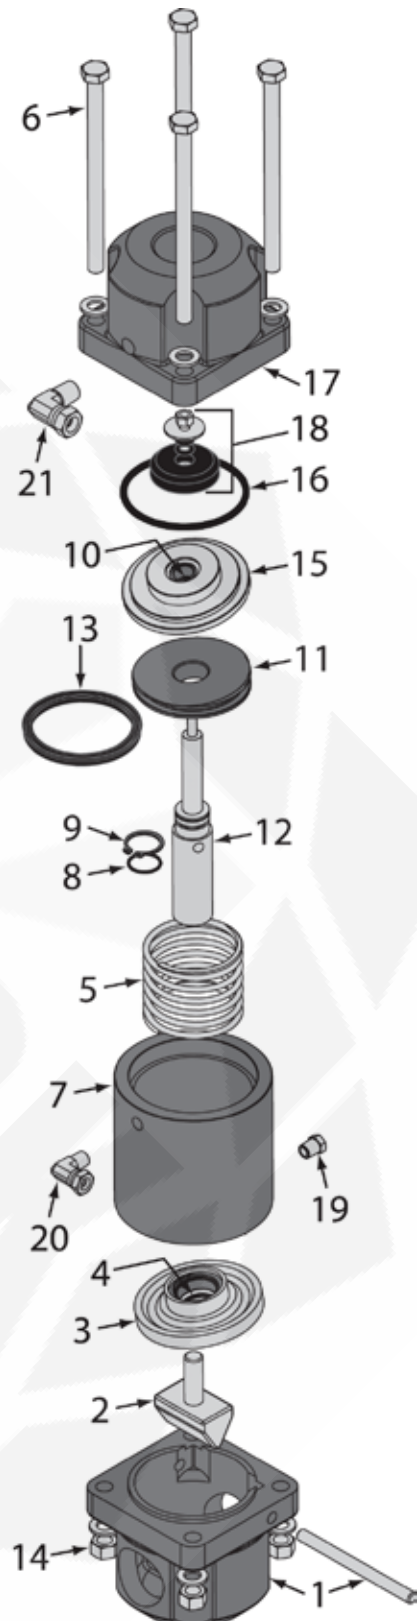

Pirate Brand Air Blast Equipment & Parts

Combination Valve

Combination Valve	
	888-2223-000PB VALVE, COMBINATION, COMPLETE
	888-2223-00099PB VALVE, COMBINATION, REPAIR KIT, INCLUDES # 4, 8, 9, 10, 13, 16 & 18
1	888-2223-00001PB VALVE, COMBINATION, CAP
2	888-2223-00002PB VALVE, COMBINATION, PINCH RAM
3	888-2223-00003PB VALVE, COMBINATION, UPPER ROD GUIDE, INCLUDES SEAL(#4) AND BUSHING
4	888-2223-00004PB VALVE, COMBINATION, SEAL, UPPER ROD
5	888-2223-00005PB VALVE, COMBINATION, SPRING
6	888-7010-50715PB VALVE, COMBINATION, BOLT 3/8" x 6" W/WASHER
7	888-2223-00007PB VALVE, COMBINATION, CYLINDER
8	888-2223-00008PB VALVE, COMBINATION, O-RING, SHAFT
9	888-2223-00009PB VALVE, COMBINATION, SNAP RING
10	888-2223-00010PB VALVE, COMBINATION, SEAL, LOWER ROD
11	888-2223-00011PB VALVE, COMBINATION, PISTON
12	888-2223-00012PB VALVE, COMBINATION, SHAFT
13	888-2223-00013PB VALVE, COMBINATION, SEAL, PISTON
14	888-7017-50701PB VALVE, COMBINATION, NUT, 3/8"
15	888-2223-00015PB VALVE, COMBINATION, LOWER ROD GUIDE, INCLUDES SEAL(#10) AND BUSHING
16	888-2223-00016PB VALVE, COMBINATION, O-RING, LOWER ROD GUIDE
17	888-2223-00017PB VALVE, COMBINATION, BASE
18	888-2223-00018PB VALVE, COMBINATION, PLUG ASSEMBLY
19	888-2014-300PB VENT, 1/8"
20	888-4203-50000PB SWIVEL 90°, 1/8"MNPT X 1/8"F
21	888-4203-50202PB SWIVEL 90°, 1/4"MNPT x 1/4"F