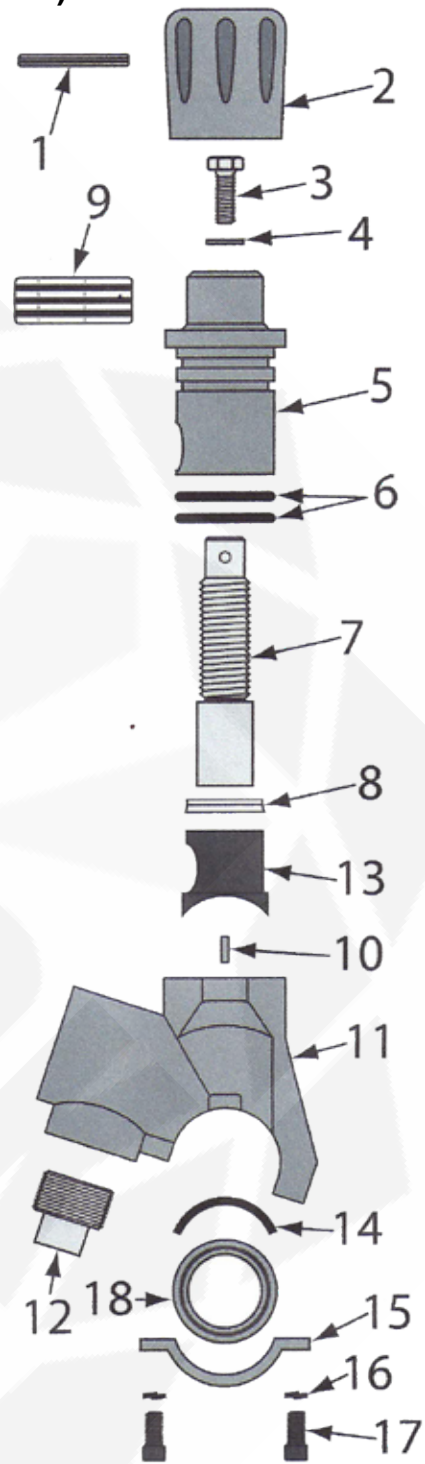

Manual Plunger Valve II (MPVII)

Pirate Brand Valves

MPV II (Manual Plunger Valve II)		
	888-2126-106PB	MPV II, 1" W/ URETHANE SLEEVE
	888-2126-107PB	MPV II, 1-1/4" W/ URETHANE SLEEVE
	888-2126-108PB	MPV II, 1-1/2" W/ URETHANE SLEEVE
	888-2126-10099PB	MPV II, REPAIR KIT W/URETHANE SLEEVE, INCLUDES #1, (2)#6, 7, 8, 13 & 14
	888-2126-10098PB	MPV II, SEAL KIT W/URETHANE SLEEVE, INCLUDES (2)#6, 8, 13 & 14
1	888-2125-00004PB	MPV & MPV II, ROLL PIN
2	888-2126-04700PB	MPV II, KNOB (BLACK PIRATE BRAND)
3	888-2126-22500PB	MPV II, BOLT (2 REQUIRED)
4	102-4420	AMV II & MPV II, FLAT WASHER (2 REQUIRED)
5	888-2126-29100PB	MPV II, TOP BODY W/ABRASIVE ADJUSTMENT INDICATOR LABEL
6	888-2126-06600PB	MPV II, "O"-RING (2 REQUIRED)
7	888-2125-00005PB	MPV & MPV II, PLUNGER
8	888-2148-00006PB	APV, APV II, MPV & MPV II, PLUNGER SEAL W/ "O"-RING (CLEAR URETHANE)
9	888-2126-07800PB	MPV II, ABRASIVE ADJUSTMENT INDICATOR LABEL
10	888-2126-30800PB	MPV II, ROLL PIN (3 REQUIRED)
11	888-2126-28900PB	MPV II, BODY
12	888-3014-206PB	APV II & MPV II, PLUG, PIPE STAINLESS 1"
13	888-2125-10008PB	MPV & MPV II, SLEEVE, URETHANE
14	888-2126-31300PB	MPV II, GASKET
15	888-2126-29300PB	MPV II, HALF RING CLAMP
16	888-2126-11800PB	MPV II, LOCK WASHER (2 REQUIRED)
17	888-2126-22600PB	MPV II, BOLT, HALF RING CLAMP (2 REQUIRED)
18	888-2126-00610PB	MPV II, PIPE NIPPLE, 1" FEMALE x 1-1/2" MALE
	888-2126-00710PB	MPV II, PIPE NIPPLE, 1-1/4" MALE x 1-1/2" MALE
	888-2126-00810PB	MPV II, PIPE NIPPLE, 1-1/2" MALE x 1-1/2" MALE