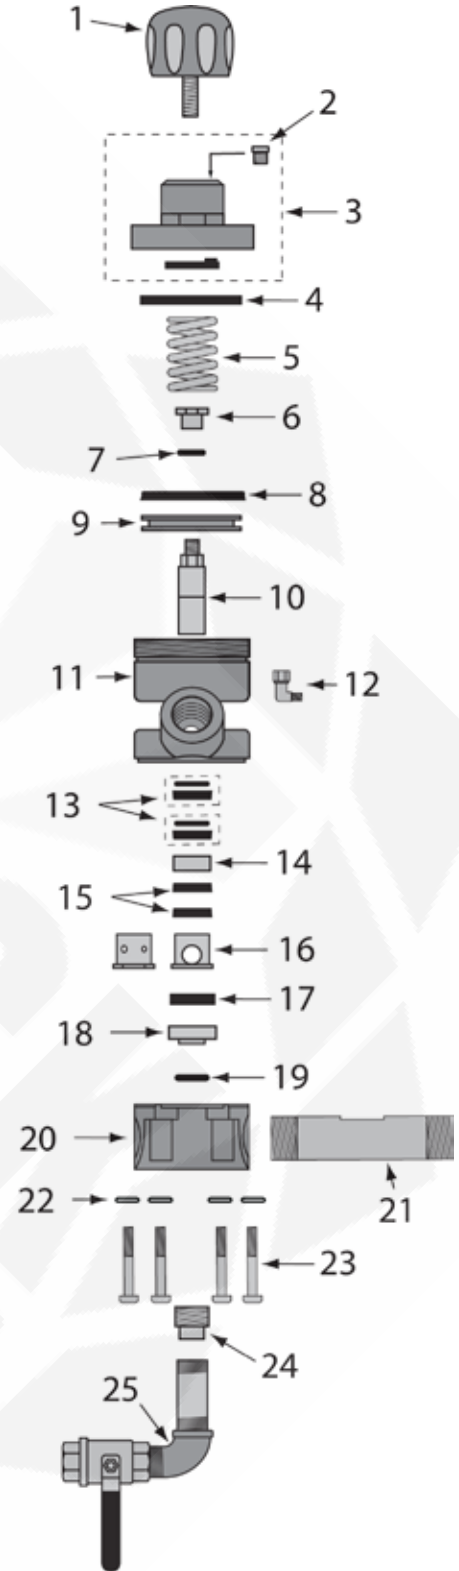

Repair Kit-Tungsten
2149-000-98PB

Repair Kit-Tungsten
2149-000-99PB

Repair Kit-Urethane
2149-100-98PB

Repair Kit-Urethane
2149-100-99PB

Automatic Plunger Valve II (APVII) - Pressure Hold Valve

APVII™ (Automatic Plunger Valve II)	
	888-2148-006PB APV II, 1" W/SOLID TUNGSTEN CARBIDE SLEEVE
	888-2148-007PB APV II, 1-1/4" W/SOLID TUNGSTEN CARBIDE SLEEVE
	888-2148-008PB APV II, 1-1/2" W/SOLID TUNGSTEN CARBIDE SLEEVE
	888-2148-00099PB APV II, REPAIR KIT W/SOLID TUNGSTEN CARBIDE SLEEVE, INCLUDES (1) # 8 & 10, (2) # 13, (2) # 15, (1) #16, 17, 18 & 19
	888-2148-00098PB APV II, SEAL KIT, SEALS ONLY, W/URETHANE SEAT, INCLUDES (1) # 8, (2) # 13 & 15, (1) # 17 & 19
1	888-2148-00001PB APV II, KNOB (BLACK PIRATE BRAND)
2	888-2014-300PB VENT, 1/8"
3	888-2148-00002PB APV & APV II, CAP ASSEMBLY
4	888-2149-00019PB APV & APV II, BUMP RING
5	888-2149-00003PB APV & APV II, SPRING
6	888-2148-00015PB APV II, PLUNGER STOP (STAINLESS)
7	888-2148-00016PB APV II, NYLON WASHER
8	888-2148-00004PB APV & APV II, PISTON SEAL (GREEN URETHANE)
9	888-2148-00005PB APV II, PISTON
10	888-2148-00007PB APV II, PLUNGER (STAINLESS/SOLID TUNGSTEN CARBIDE)
11	888-2148-00009PB APV II, CYLINDER, W/1" NPT CLEANOUT
12	888-4203-50000PB SWIVEL 90°, 1/8"MNPT X 1/8"F
13	888-2148-00006PB APV & APV II, PLUNGER SEAL W/ "O"-RING (CLEAR URETHANE)
14	888-2148-00017PB APV II, PLUNGER BUSHING (STAINLESS)
15	888-2148-30006PB APV II, PLUNGER SEAL W/O "O"-RING (CLEAR URETHANE)
16	888-2148-00013PB APV & APV II, SOLID TUNGSTEN CARBIDE SLEEVE
17	888-2149-32020PB APV & APV II, MULTI PORTED SLEEVE STAINLESS STEEL
18	888-2149-00010PB APV & APV II, URETHANE SEAT
19	888-2148-00014PB APV II, INSERT (STAINLESS)
20	888-2149-00018PB APV & APV II, O-RING
21	888-2148-30011PB APV II, BASE W/CLEANOUT
	888-2149-00615PB APV & APV II, PIPE NIPPLE 1" FEMALE x 1-1/2" MALE
	888-2149-00715PB APV & APV II, PIPE NIPPLE 1-1/4" MALE x 1-1/4" MALE
	888-2149-00815PB APV & APV II, PIPE NIPPLE 1-1/2" MALE x 1-1/2" MALE
22	888-7027-50302PB APV & APV II, FLAT WASHER 3/8" SAE (10 PACK)
23	888-7010-50755PB APV & APV II, BOLT, 4 PACK
24	888-3014-206PB APV II, PLUG, PIPE STAINLESS 1"
25	999-8403-00054PB APV II CLEANOUT BALL VALVE ASSY