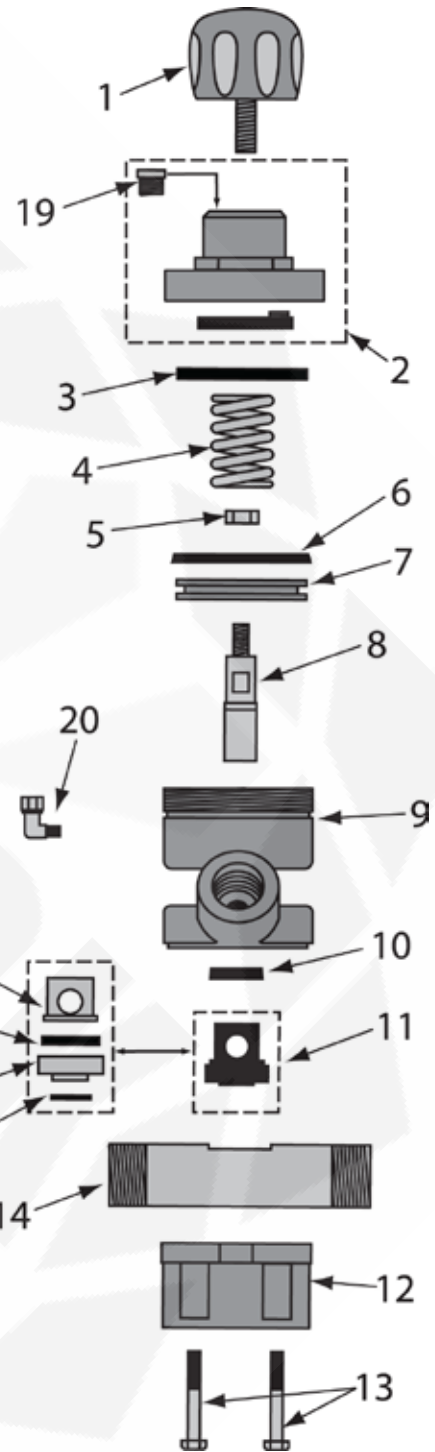

Pirate Brand Air Blast Equipment & Parts

Automatic Plunger Valve (APV) - Pressure Hold Valve

APV (Automatic Plunger Valve)	
	888-2149-006PB APV, 1", W/T C SLEEVE
	888-2149-106PB APV, 1", W/URETHANE SLEEVE
	888-2149-007PB APV, 1-1/4", W/T C SLEEVE
	888-2149-107PB APV, 1-1/4", W/URETHANE SLEEVE
	888-2149-008PB APV, 1-1/2", W/T C SLEEVE
	888-2149-108PB APV, 1-1/2", W/URETHANE SLEEVE
	888-2149-00099PB APV, REPAIR KIT W/T C SLEEVE, INCLUDES # 6, 8, 10, 15, 16, 17 & 18
	888-2149-00098PB APV, SEAL KIT, SEALS ONLY W/URETHANE SEAT, INCLUDES # 6, 10, 15 & 17
	888-2149-10099PB APV, REPAIR KIT W/URETHANE SLEEVE, INCLUDES # 6, 8, 10 & 11
	888-2149-10098PB APV, SEAL KIT, SEALS ONLY W/URETHANE SLEEVE, INCLUDES 6, 10, & 11
1	888-2149-00001PB APV, KNOB
2	888-2148-00002PB APV & APV II, CAP ASSEMBLY
3	888-2149-00019PB APV & APV II, BUMP RING
4	888-2149-00003PB APV & APV II, SPRING
5	888-2149-00008PB APV, NUT
6	888-2149-00004PB APV, PISTON SEAL
7	888-2149-00005PB APV, PISTON
8	888-2149-00007PB APV, TUNGSTEN CARBIDE, PLUNGER
9	888-2149-00009PB APV, CYLINDER
10	888-2148-00006PB VALVE, PLUNGER SEAL
11	888-2149-10013PB APV, SLEEVE, URETHANE
12	888-2149-00011PB APV, BASE
13	888-7010-50755PB APV & APV II, BOLT, 4 PACK
14	888-2149-00615PB APV & APV II, PIPE NIPPLE 1" FEMALE x 1-1/2" MALE
	888-2149-00715PB APV & APV II, PIPE NIPPLE 1-1/4" MALE x 1-1/4" MALE
	888-2149-00815PB APV & APV II, PIPE NIPPLE 1-1/2" MALE x 1-1/2" MALE
15	888-2149-00018PB APV & APV II, O-RING
16	888-2149-00014PB APV, INSERT
17	888-2149-00010PB APV & APV II, URETHANE SEAT
18	888-2148-00013PB APV & APV II, SOLID TUNGSTEN CARBIDE SLEEVE
18	888-2149-32020PB APV & APV II, MULTI PORTED SLEEVE STAINLESS STEEL
19	888-2014-300PB VENT, 1/8
20	888-4203-50000PB SWIVEL 90°, 1/8" MNPT X 1/8" F