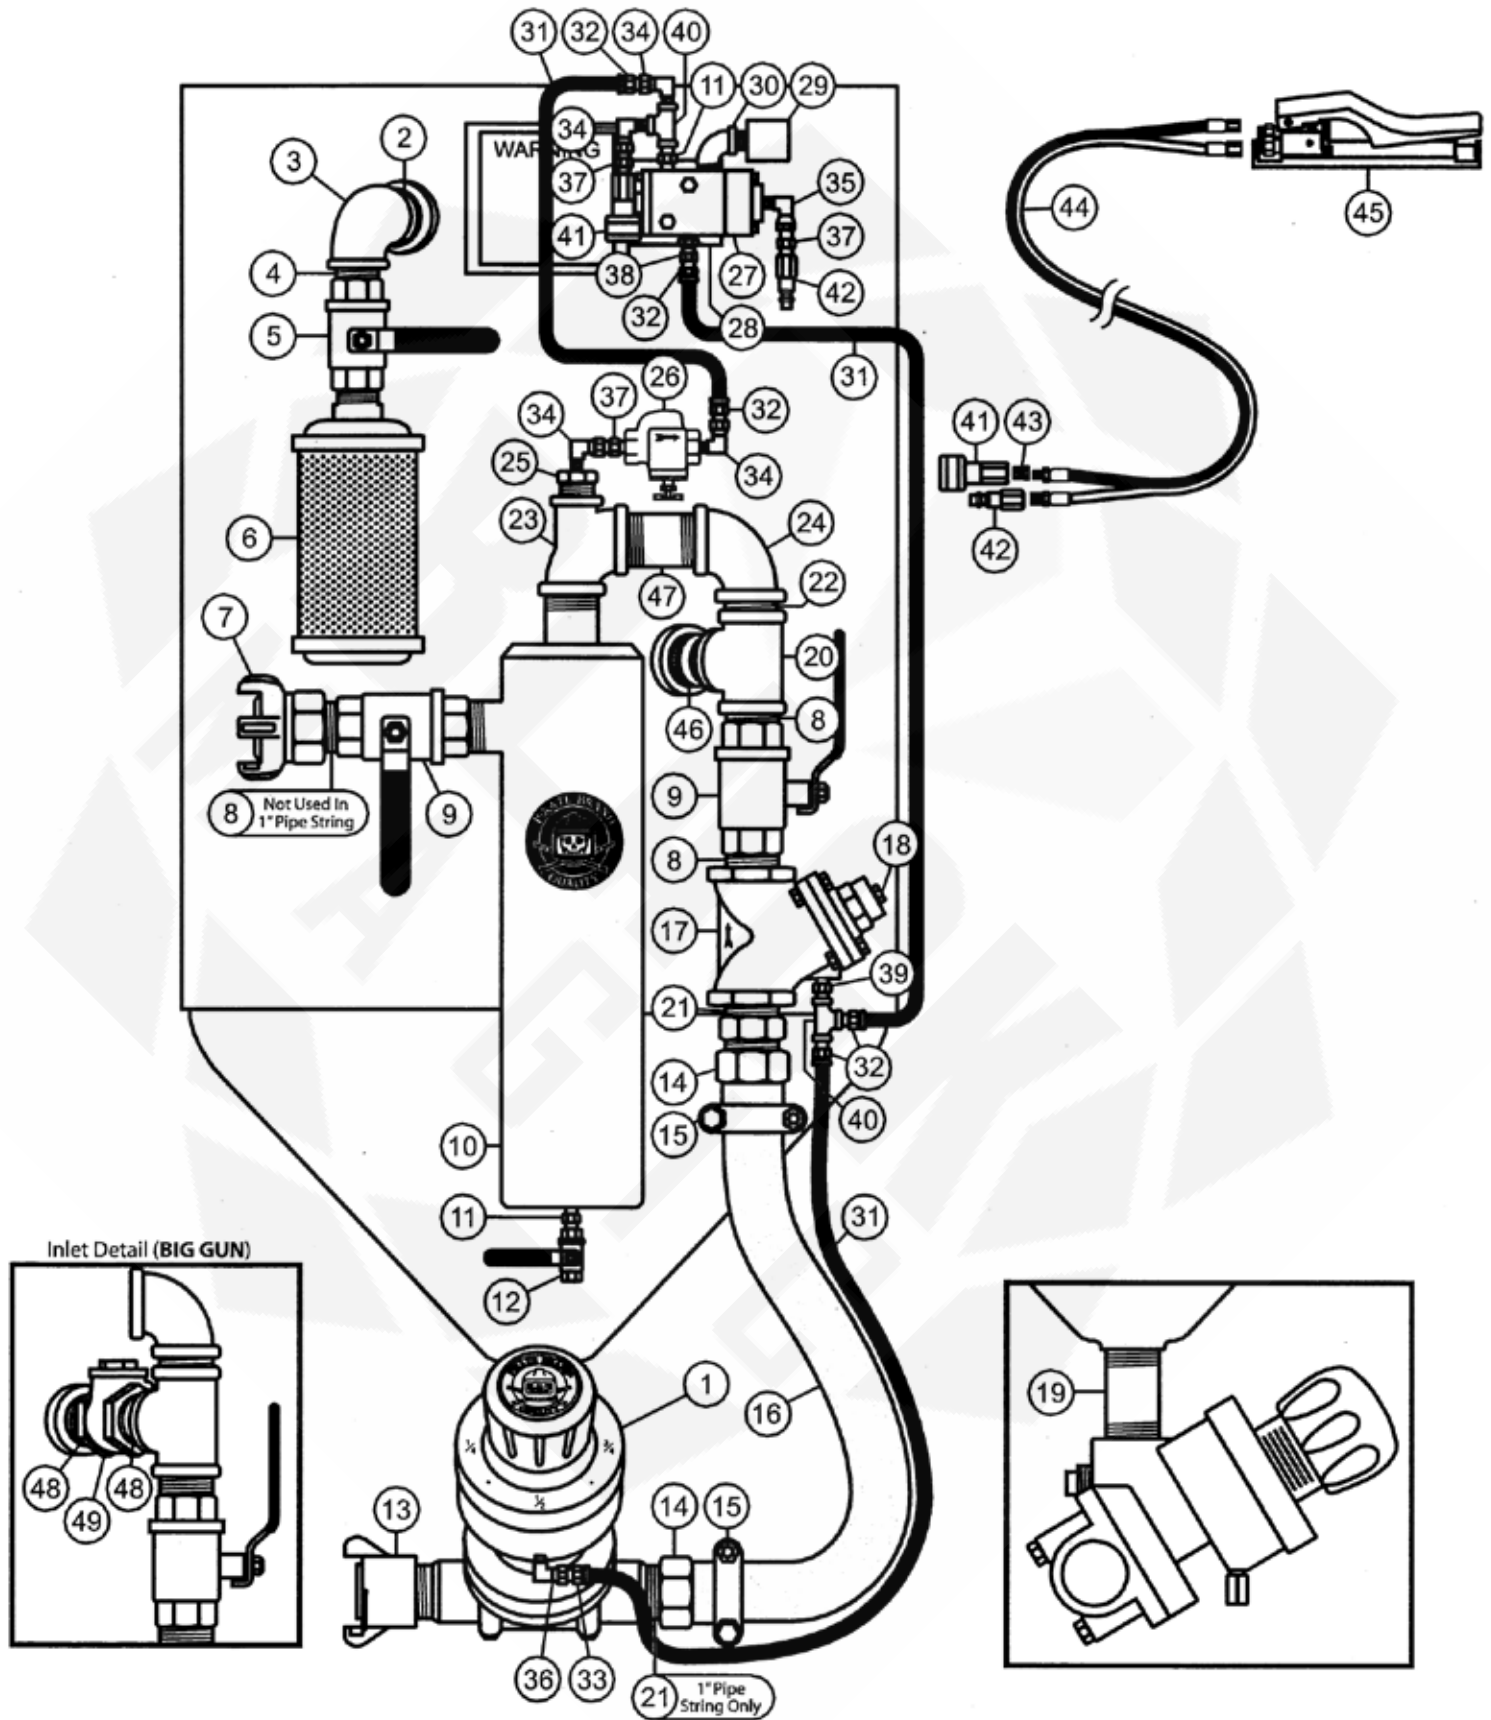

Pirate Brand Air Blast Equipment & Parts

3.5 and 6.5 Blast Pots - Pressure Hold - Pneumatic

Pirate Brand
Blast Pots

3.5 and 6.5 Blast Pots - Pressure Hold - Pneumatic

Pirate Brand
Blast Pots