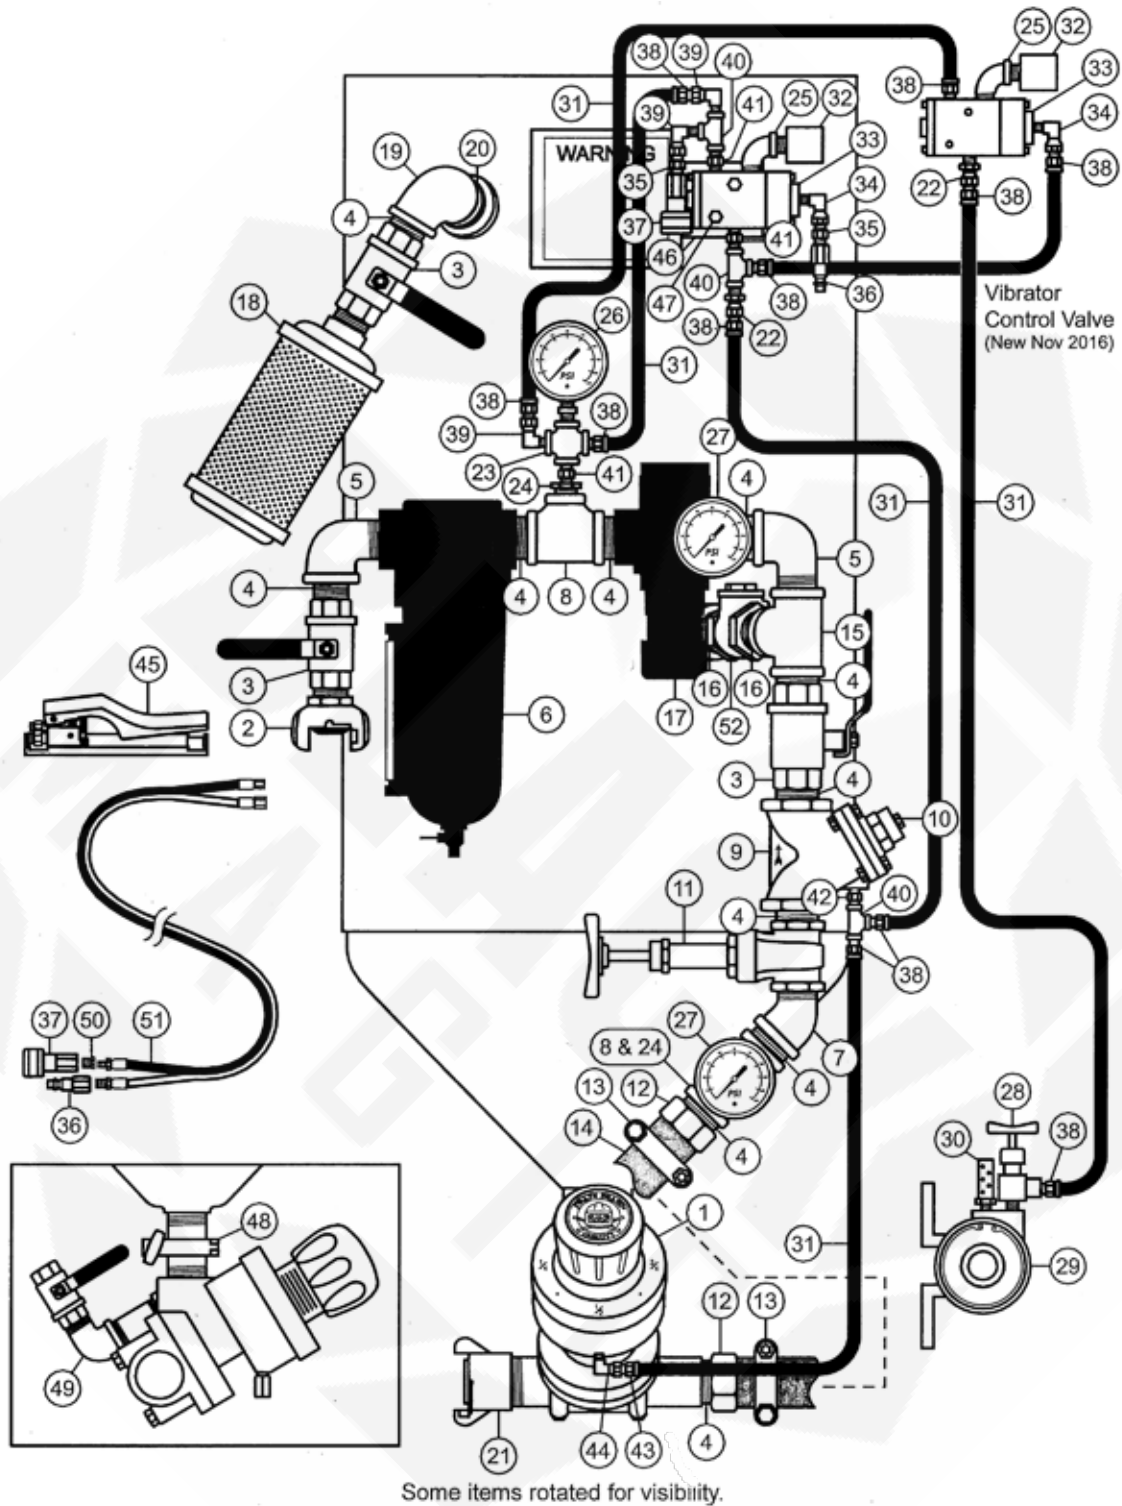

Pirate Brand Air Blast Equipment & Parts

3.5 Soda Storm - Pneumatic Pipe String

For diagram and parts for 1.5 cu ft and 6.5 cu ft Soda Storm blast pots and other remote control options contact your Sales Rep. or Customer Service.

Pirate Brand
Blast Pots

3.5 Soda Storm - Pneumatic Pipe String Parts List

1*	888-2148-006PB	APV II, 1" W/SOLID TUNGSTEN CARBIDE SLEEVE	29	888-2020-025PB	VIBRATOR, # 25, 1/4" FNPT
2	UM-100	AIR HOSE COUPLINGS, 2 LUG, 1" MALE NPT	30	888-2011-002PB	MUFFLER, 1/4" MNPT (EXHAUST)
3	VB100	BALL VALVE, FULL PORT, 1" NPT	31	888-4101-002PB	HOSE, AIR, INSTA-GRIP, BLACK, NOMINAL 1/4" ID, 300 PSI, PER FOOT
4	888-3029-10699PB	NIPPLE, TBE, GALV, 1" x CLOSED	32	888-2013-402PB	DUST ELIMINATOR, 1/4" MNPT
5	888-3006-106PB	ELBOW, STREET, 90°, GALV, 1"	33	888-2229-000PB	VALVE, CONTROL, PNEUMATIC (NORMALLY CLOSED)
6	888-2302-30650PB	AIR FILTER, 1" 50 MICRON MB/SG/MD		888-2229-00099PB	VALVE, CONTROL, PNEUMATIC, REPAIR KIT, HEAVY DUTY
	505-161	REPAIR KIT, AIR FILTER, 3/4", 1", 1-1/4" & 1-1/2"	34	888-4203-50002PB	SWIVEL 90°, 1/8" MNPT x 1/4" F
	888-2302-20798PB	FILTER ELEMENT 3/4", 1", 1-1/4" & 1-1/2", 50 MICRON	35	888-3031-30202PB	HEX NIPPLE 1/4" NPT x 1/4" W/BALL ST
7	888-3008-106PB	ELBOW, STREET, 45°, GALV, 1"	36	888-4224-30002PB	PLUG, 1/4"
8	888-3011-10604PB	TEE, GALV, 1" x 1" x 1/2"	37	888-4224-30102PB	BRASS SOCKET, 1/4"
9*	888-2123-106PB	VALVE, AUTO AIR, 1", (NORMALLY CLOSED)	38	888-4200-30202PB	HOSE, PUSH-ON INSERT 1/4" x 1/4" NPT
10	888-2014-300PB	VENT, 1/8"	39	888-4203-50202PB	SWIVEL 90°, 1/4" MNPT x 1/4" F
11	888-2423-906PB	GATE VALVE, 1" BRZ	40	888-3011-102PB	TEE, GALV, 1/4"
12	888-4205-106PB	HOSE, INSERT SWIVEL, 1", INCLUDES GASKET	41	888-3031-31202PB	NIPPLE, HEX 1/4" MNPT x 1/4" MNPT
	888-4205-10699PB	HOSE, SWIVEL GASKET, 1"	42	888-3031-31200PB	NIPPLE, HEX 1/4" MNPT x 1/8" MNPT
13	888-4235-006PB	HOSE, CLAMP, DOUBLE BOLT, 1"	43	888-4200-30200PB	HOSE, PUSH-ON INSERT 1/4" x 1/8" NPT
14	112-0100	HOSE, AIR, RED, NOMINAL 1" ID x 1-1/2" OD, WP 300 PSI, PER FOOT	44	888-4203-50000PB	SWIVEL 90°, 1/8" MNPT x 1/8" F
15	888-3011-10607PB	TEE, GALV, 1" x 1" x 1-1/4"	45**	888-2263-001PB	HANDLE, CONTROL, PNEUMATIC #2
16	888-3028-10799PB	NIPPLE, TBE, SCHEDULE 80, GALV, 1-1/4" x CLOSED		888-2263-000PB	HANDLE, CONTROL, PNEUMATIC
17	888-2003-006PB	REGULATOR 1" NON-RELIEVING (440 SCFM)		888-7033-002PB	BRACKET, CONTROL VALVE
18	888-2011-006PB	MUFFLER, BLOWDOWN, 1" MNPT	46	110120300	BOLT, 1/4" x 1/2" (2 REQUIRED)
19	888-3010-10706PB	ELBOW, REDUCING, GALV, 1-1/4" x 1"		552-752	LOCK WASHER, 1/4" (2 REQUIRED)
20	888-3029-10799PB	NIPPLE, TBE, GALV, 1-1/4" x CLOSED		105-1420-212	BOLT, 1/4" Xx 1-1/2" (2 REQUIRED)
21	SB-2-IR	THD QUICK COUPLING, IRON, 1-1/2"	47	552-752	LOCK WASHER, 1/4" (2 REQUIRED)
22	888-4201-50202PB	STRAIGHT SWIVEL, 1/4" MNPT x 1/4" F		999-8710-92301PB	SANITARY CLAMP
23	888-3016-10202PB	CROSS TEE, GALV, 1/4"	48	999-8710-98502PB	CLAMP FITTING, 1-1/4" MNPT (2 REQUIRED)
24	888-3026-10402PB	BUSHING, GALV, 1/2" x 1/4"		999-8710-98503PB	SANITARY CLAMP, O-RING
25	888-3006-102PB	ELBOW, STREET, 90°, GALV, 1/4"		999-8403-00054PB	APV II CLEANOUT BALL VALVE ASSY
26	888-2010-00901PB	GAUGE, PRESSURE, 0-160 PSI	50	888-3026-50200PB	BUSHING, PLATED 1/4" x 1/8" NPT
27	888-2010-010PB	GAUGE, PRESSURE, 0-160 PSI BACK MNT	51	200-055	HOSE, TWINLINE CONTROL, ASSEMBLY, YEL/YEL W/BLACK STRIP, NOMINAL 3/16" ID x 55'
28	888-2430-804PB	ANGLE VALVE, 1/4"	52	VC-125	CHECK VALVE, SWING 1-1/4"

For diagram and parts for 1.5 cu ft and 6.5 cu ft Soda Storm blast pots and other remote control options contact your Sales Rep. or Customer Service.