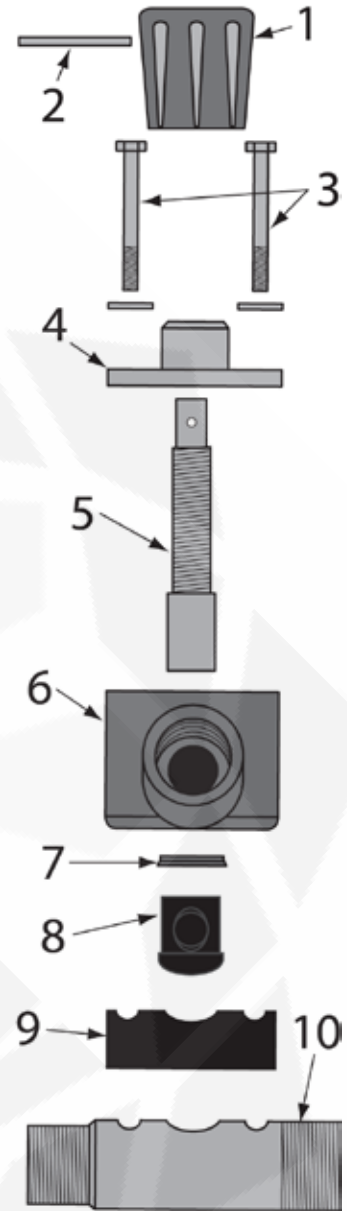

Manual Plunger Valve (MPV)

MPV (Manual Plunger Valve)

	888-2125-106PB	VALVE, MANUAL PLUNGER, 1", W/URETHANE SLEEVE
	888-2125-107PB	VALVE, MANUAL PLUNGER, 1-1/4", W/URETHANE SLEEVE
	888-2125-108PB	VALVE, MANUAL PLUNGER, 1-1/2", W/URETHANE SLEEVE
	888-2125-10099PB	VALVE, MANUAL PLUNGER, REPAIR KIT W/URETHANE SLEEVE, INCLUDES # 2, 5, 7, 8 & 9
	888-2125-10098PB	VALVE, MANUAL PLUNGER, SEAL KIT, W/URETHANE SLEEVE, INCLUDES 7, 8 & 9
1	888-2125-00001PB	VALVE, MANUAL PLUNGER, KNOB
2	888-2125-00004PB	VALVE, MANUAL PLUNGER, ROLL PIN
3	888-7010-50556PB	VALVE, MANUAL PLUNGER, BOLT W/WASHER
4	888-2125-00002PB	VALVE, MANUAL PLUNGER, CAP
5	888-2125-00005PB	VALVE, MANUAL PLUNGER, PLUNGER
6	888-2125-00006PB	VALVE, MANUAL PLUNGER, BODY
7	888-2148-00006PB	VALVE, PLUNGER SEAL
8	888-2125-10008PB	VALVE, MANUAL PLUNGER, SLEEVE, URETHANE
9	888-2125-00009PB	VALVE, MANUAL PLUNGER, GASKET
10	888-2125-00610PB	VALVE, MANUAL PLUNGER, PIPE NIPPLE 1" FEMALE x 1-1/2" MALE
	888-2125-00710PB	VALVE, MANUAL PLUNGER, PIPE NIPPLE 1-1/4" MALE x 1-1/2" MALE
	888-2125-00810PB	VALVE, MANUAL PLUNGER, PIPE NIPPLE 1-1/2" MALE x 1-1/2" MALE