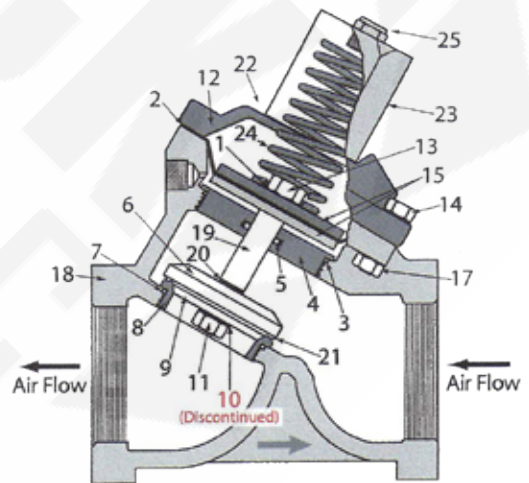

1-1/4" Auto Air Valve		
	888-2123-107PB	VALVE, AUTO AIR, 1-1/4", (NORMALLY CLOSED)
	888-2123-00799PB	VALVE, AUTO AIR, 1-1/4 & 1-1/2, REPAIR KIT INCLUDES # 1, 2, 3, 5, 7, 11, 13, 20 & 21
24	888-2123-10724PB	VALVE, AUTO AIR, 1-1/4 & 1-1/2, SPRING
25	888-2014-300PB	VENT, 1/8"

1-1/2" Auto Air Valve		
	888-2123-108PB	VALVE, AUTO AIR, 1-1/2", (NORMALLY CLOSED)
	888-2123-00799PB	VALVE, AUTO AIR, 1-1/4 & 1-1/2, REPAIR KIT INCLUDES # 1, 2, 3, 5, 7, 11, 13, 20 & 21
24	888-2123-10724PB	VALVE, AUTO AIR, 1-1/4 & 1-1/2, SPRING
25	888-2014-300PB	VENT, 1/8"

1-1/2" Auto Air Valve (BIG GUN™)		
	888-2123-108PB-L	VALVE, AUTO AIR, 1-1/2" FULL FLOW, (NORMALLY CLOSED)
	888-2123-00999PB	VALVE, AUTO AIR, 1-1/2"L & 2" FULL FLOW, REPAIR KIT INCLUDES # 1, 2, 3, 5, 7, 11, 13, 20 & 21
24	888-2123-10924PB	VALVE, AUTO AIR, 1-1/2"L & 2" FULL FLOW, SPRING
25	888-2014-300PB	VENT, 1/8"

2" Auto Air Valve (BIG GUN™)		
	888-2123-109PB	VALVE, AUTO AIR, 2" FULL FLOW, (NORMALLY CLOSED)
	888-2123-00999PB	VALVE, AUTO AIR, 1-1/2"L & 2" FULL FLOW, REPAIR KIT INCLUDES # 1, 2, 3, 5, 7, 11, 13, 20 & 21
24	888-2123-10924PB	VALVE, AUTO AIR, 1-1/2"L & 2" FULL FLOW, SPRING
25	888-2014-300PB	VENT, 1/8"

888-2123-00999PB