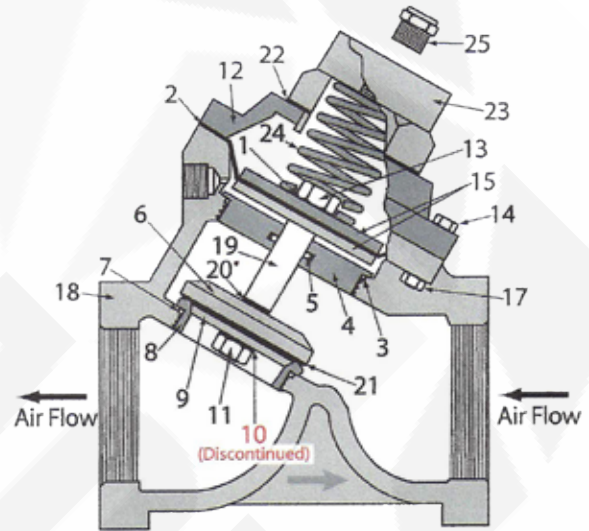

1-1/4" Auto Air Valve		
	888-2123-107PB	VALVE, AUTO AIR, 1-1/4", (NORMALLY CLOSED)
	888-2123-00799PB	VALVE, AUTO AIR, 1-1/4 & 1-1/2, REPAIR KIT INCLUDES # 1, 2, 3, 5, 7, 11, 13, 20 & 21
24	888-2123-10724PB	VALVE, AUTO AIR, 1-1/4 & 1-1/2, SPRING
25	888-2014-300PB	VENT, 1/8"

1-1/2" Auto Air Valve		
	888-2123-108PB	VALVE, AUTO AIR, 1-1/2", (NORMALLY CLOSED)
	888-2123-00799PB	VALVE, AUTO AIR, 1-1/4 & 1-1/2, REPAIR KIT INCLUDES # 1, 2, 3, 5, 7, 11, 13, 20 & 21
24	888-2123-10724PB	VALVE, AUTO AIR, 1-1/4 & 1-1/2, SPRING
25	888-2014-300PB	VENT, 1/8"

1-1/2" Auto Air Valve (BIG GUN™)		
	888-2123-108PB-L	VALVE, AUTO AIR, 1-1/2" FULL FLOW, (NORMALLY CLOSED)
	888-2123-00999PB	VALVE, AUTO AIR, 1-1/2"L & 2" FULL FLOW, REPAIR KIT INCLUDES # 1, 2, 3, 5, 7, 11, 13, 20 & 21
24	888-2123-10924PB	VALVE, AUTO AIR, 1-1/2"L & 2" FULL FLOW, SPRING
25	888-2014-300PB	VENT, 1/8"

2" Auto Air Valve (BIG GUN™)		
	888-2123-109PB	VALVE, AUTO AIR, 2" FULL FLOW, (NORMALLY CLOSED)
	888-2123-00999PB	VALVE, AUTO AIR, 1-1/2"L & 2" FULL FLOW, REPAIR KIT INCLUDES # 1, 2, 3, 5, 7, 11, 13, 20 & 21
24	888-2123-10924PB	VALVE, AUTO AIR, 1-1/2"L & 2" FULL FLOW, SPRING
25	888-2014-300PB	VENT, 1/8"

888-2123-00999PB