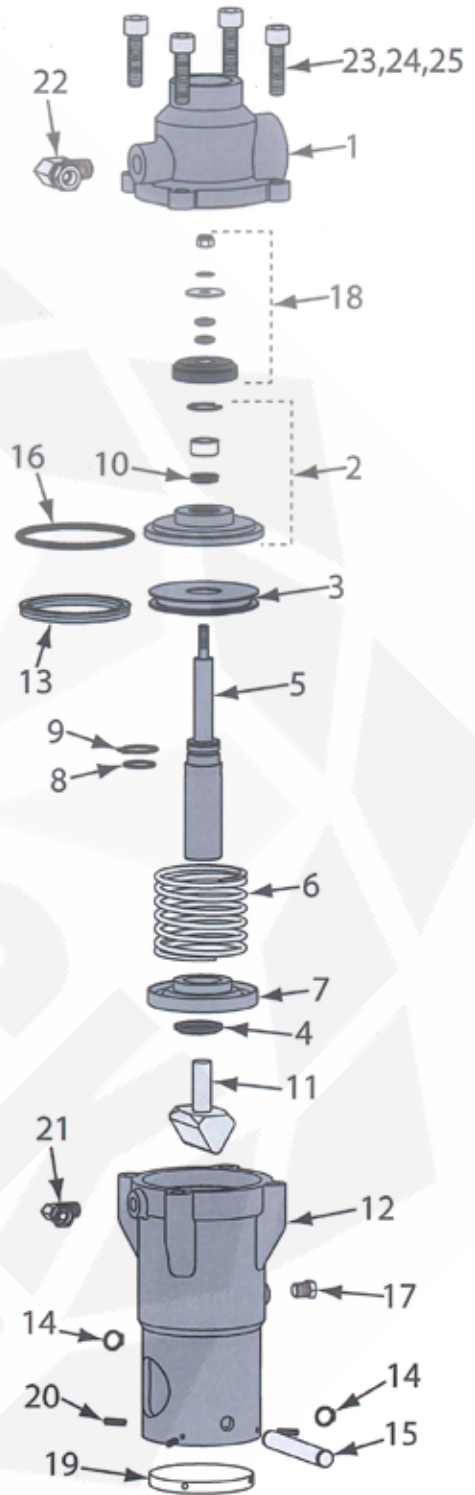

Combination Valve II