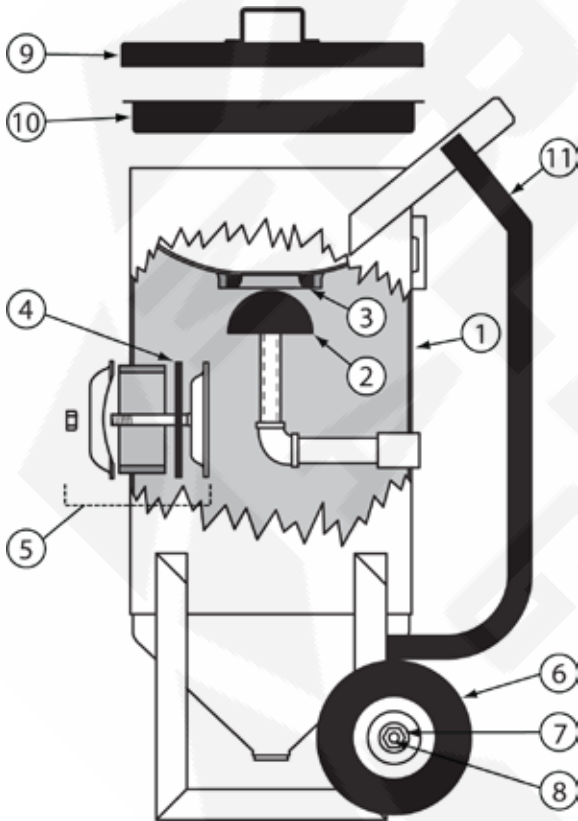

3.5 and 6.5 Blast Pots

3.5 Portable Abrasive Blaster

1	888-1011-00303PB	VESSEL, PORTABLE, 3.5 CU. FT. (100 LITERS), 150 PSI (10.3 BAR), 90° CONE BOTTOM, 9" CLEARANCE, 18" DIA, INCLUDES HANDWAY ASSEMBLY, WHEELS, POP-UP & POP-UP GASKET
2	888-2100-010PB	POP-UP W/STEM URETHANE, LARGE
3	888-2100-011PB	POP-UP GASKET URETHANE, LARGE
4	888-7000-00106PB	GASKET, HANDWAY, 6" x 8"
5	888-7000-00111PB	HANDWAY CRAB ASSY 6" x 8"
6	888-7046-003PB	WHEEL & TIRE, 3 BAG POT
7	888-7019-519PB	NUT, NYLOCK, 3/4" UNC
8	888-7040-003PB	AXLE, 3/4" x 22", 1 BAG, 3 BAG & 1600 M
9	888-5010-030PB	LID, 18" DIA, W/HANDLE, POWDER COATED BLACK
10	888-5011-030PB	SCREEN, LOW PROFILE, 18" (1/4" MESH), POWDER COATED BLACK
11	888-7002-003PB	LOADING SKID / VALVE GUARD 3 BAG, POWDER COATED BLACK

6.5 Portable Abrasive Blaster

1	888-1011-00603PB	VESSEL, PORTABLE, 6.5 CU. FT. (185 LITERS), 150 PSI (10.3 BAR), 90° CONE BOTTOM, 9" CLEARANCE, 24" DIA, INCLUDES HANDWAY ASSEMBLY, WHEELS, POP-UP & POP-UP GASKET
2	888-2100-010PB	POP-UP W/STEM URETHANE, LARGE
3	888-2100-011PB	POP-UP GASKET URETHANE, LARGE
4	888-7000-00106PB	GASKET, HANDWAY, 6" x 8"
5	888-7000-00111PB	HANDWAY CRAB ASSY 6" x 8"
6	888-120-4270PB	WHEEL & TIRE, 16" X 4" BLACK
7	888-7019-527PB	NUT, NYLOCK, 1" UNC
8	888-7040-006PB	AXLE 1" x 33", 6 - 10 BAG POT
9	888-5010-060PB	LID, 24" DIA, W/HANDLE, POWDER COATED BLACK
10	888-5011-060PB	SCREEN, LOW PROFILE, 24" (1/4" MESH), POWDER COATED BLACK
11	888-7002-006PB	LOADING SKID / VALVE GUARD 6 BAG, POWDER COATED BLACK

6.5 Stationary Abrasive Blaster

1	888-0430-00000PB	VESSEL, STATIONARY, 6.5 CU FT (185 LITERS), 150 PSI (10.3 BAR), 90° CONE BOTTOM, 13" CLEARANCE, 54" OAH INCLUDES: 9" SPIDER, HANDWAY ASSEMBLY, POP-UP & POP-UP GASKET
2	888-2100-010PB	POP-UP W/STEM URETHANE, LARGE
3	888-2100-01104PB	POP-UP GASKET 3 & 6 BAG SKIRTED
4	888-7000-00106PB	GASKET, HANDWAY, 6" x 8"
5	888-7000-00111PB	HANDWAY CRAB ASSY 6" x 8"
9	888-5010-060PB	LID, 24" DIA, W/HANDLE, POWDER COATED BLACK

Pirate Brand
Blast Pots