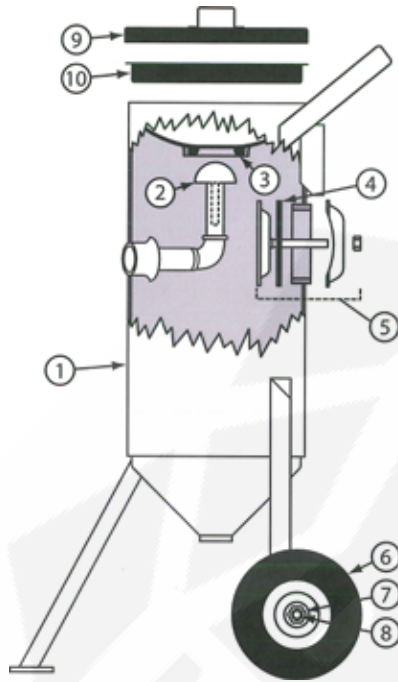

Pirate Brand Air Blast Equipment & Parts

1.5 Blast Pot - Pneumatic Pipe String Parts List

1.5 Portable Abrasive Blaster		
1	888-1011-00102PB	VESSEL, PORTABLE, 1.5 CU. FT. (43 LITERS), 150 PSI (10.3 BAR), 90° CONE BOTTOM, 9" CLEARANCE, 12" DIA, INCLUDES HANDWAY ASSEMBLY, WHEELS, POP-UP & POP-UP GASKET
2	888-2100-000PB	POP-UP W/STEM URETHANE, SMALL
3	888-2100-001PB	POP-UP GASKET URETHANE, SMALL
4	888-7000-00006PB	GASKET, HANDWAY, 4" x 6"
5	888-7000-00011PB	HANDWAY CRAB ASSY 4" x 6"
6	888-7046-003PB	WHEEL & TIRE
7	888-7040-003PB	AXLE, 3/4" x 22"
8	888-7019-519PB	NUT, NYLOCK, 3/4" UNC
9	888-5010-010PB	LID, 12" DIA
10	888-5011-010PB	SCREEN, LOW PROFILE, 12" (1/4" MESH)

Pirate Brand
Blast Pots