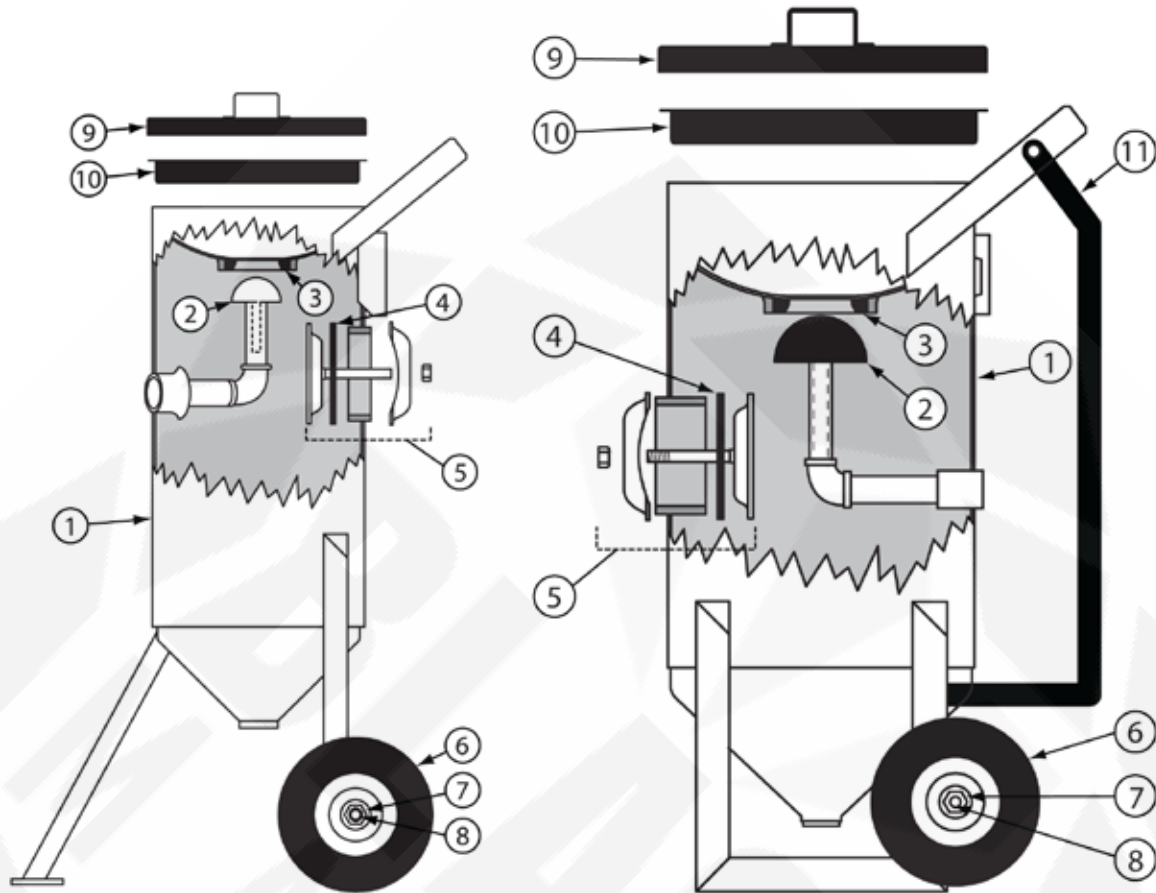

Pirate Brand Air Blast Equipment & Parts

1.5, 3.5 and 6.5 Soda Storm Blast Pot

1.5 SODA STORM™		
1	888-1011-00102PB	VESSEL, PORTABLE, 1.5 CU. FT. (43 LITERS), 150 PSI (10.3 BAR), 90° CONE BOTTOM, 9" CLEARANCE, 12" DIA, INCLUDES HANDWAY ASSEMBLY, WHEELS, POP-UP & POP-UP GASKET
2	888-2100-000PB	POP-UP W/STEM URETHANE, SMALL
3	888-2100-001PB	POP-UP GASKET URETHANE, SMALL
4	888-7000-00006PB	GASKET, HANDWAY, 4" x 6"
5	888-7000-00011PB	HANDWAY CRAB ASSY 4" x 6"
6	888-7046-003PB	WHEEL & TIRE
7	888-7019-519PB	NUT, NYLOCK, 3/4" UNC
8	888-7040-003BP	AXLE, 3/4" x 22"
9	888-5010-010PB	LID, 12" DIA
10	888-5011-010PB	SCREEN, LOW PROFILE, 12" (1/4" MESH)

3.5 SODA STORM™		
1	888-1011-00303PB	VESSEL, PORTABLE, 3.5 CU. FT. (100 LITERS), 150 PSI (10.3 BAR), 90° CONE BOTTOM, 9" CLEARANCE, 18" DIA, INCLUDES HANDWAY ASSEMBLY, WHEELS, POP-UP & POP-UP GASKET
2	888-2100-010PB	POP-UP W/STEM URETHANE, LARGE
3	888-2100-011PB	POP-UP GASKET URETHANE, LARGE
4	888-7000-00106PB	GASKET, HANDWAY, 6" x 8"
5	888-7000-00111PB	HANDWAY CRAB ASSY 6" x 8"
6	888-7046-003PB	WHEEL & TIRE, 3 BAG POT
7	888-7019-519PB	NUT, NYLOCK, 3/4" UNC
8	888-7040-003PB	AXLE, 3/4" x 22", 1 BAG, 3 BAG & 1600 M
9	888-5010-030PB	LID, 18" DIA, W/HANDLE, POWDER COATED BLACK
10	888-5011-030PB	SCREEN, LOW PROFILE, 18" (1/4" MESH), POWDER COATED BLACK
11	888-7002-003PB	LOADING SKID / VALVE GUARD 3 BAG, POWDER COATED BLACK

6.5 SODA STORM™		
1	888-1011-00603PB	VESSEL, PORTABLE, 6.5 CU. FT. (185 LITERS), 150 PSI (10.3 BAR), 90° CONE BOTTOM, 9" CLEARANCE, 24" DIA, INCLUDES HANDWAY ASSEMBLY, WHEELS, POP-UP & POP-UP GASKET
2	888-2100-010PB	POP-UP W/STEM URETHANE, LARGE
3	888-2100-011PB	POP-UP GASKET URETHANE, LARGE
4	888-7000-00106PB	GASKET, HANDWAY, 6" x 8"
5	888-7000-00111PB	HANDWAY CRAB ASSY 6" x 8"
6	888-7046-006PB	WHEEL & TIRE, 6 - 10 BAG POT
7	888-7019-527PB	NUT, NYLOCK, 1" UNC
8	888-7040-006PB	AXLE 1" x 33", 6 - 10 BAG POT
9	888-5010-060PB	LID, 24" DIA, W/HANDLE, POWDER COATED BLACK
10	888-5011-060PB	SCREEN, LOW PROFILE, 24" (1/4" MESH), POWDER COATED BLACK
11	888-7002-006PB	LOADING SKID / VALVE GUARD 6 BAG, POWDER COATED BLACK

Pirate Brand
Blast Pots