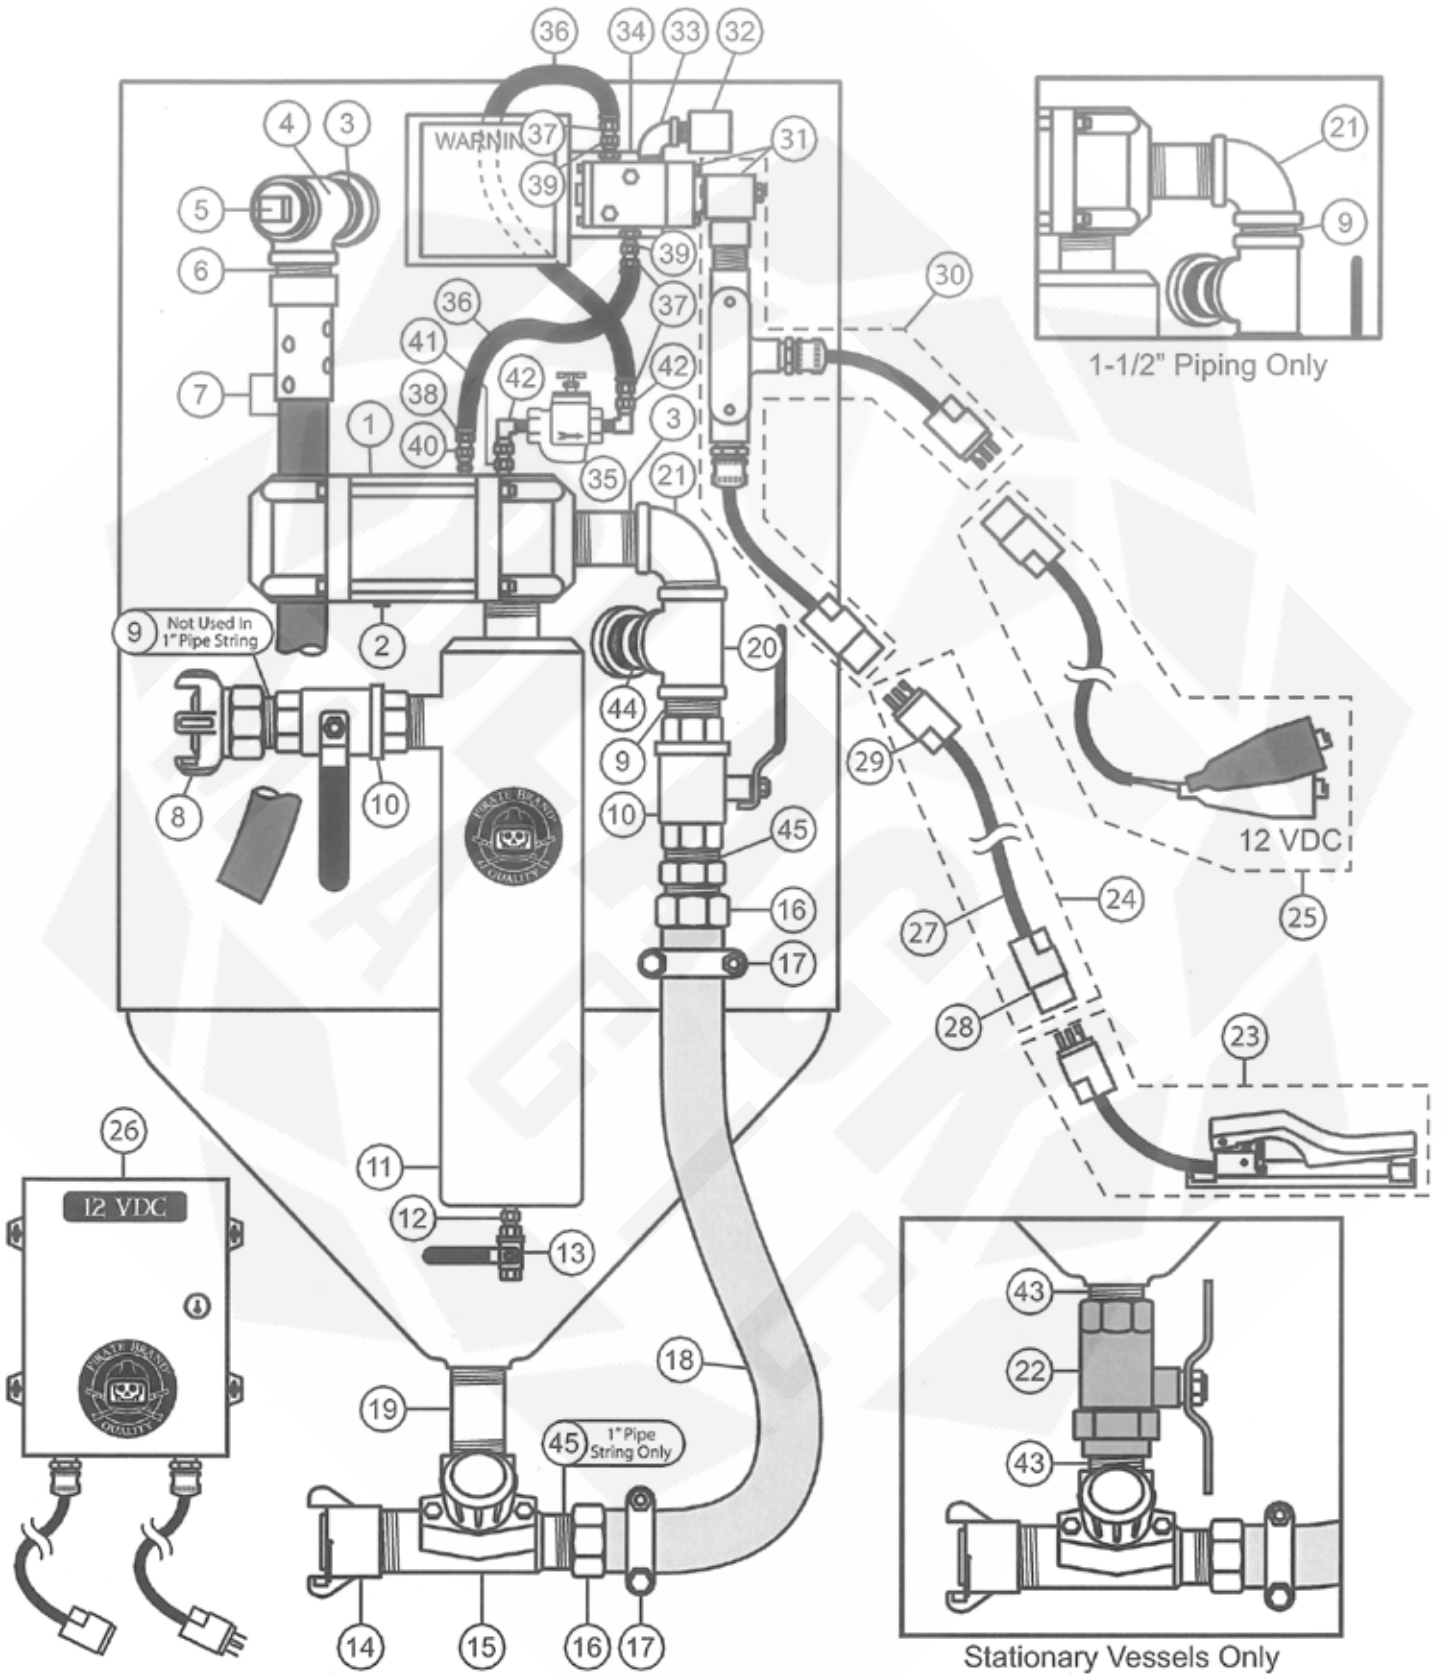

Pirate Brand Air Blast Equipment & Parts

3.5 and 6.5 Blast Pots - Pressure Release - Electric

Pirate Brand
Blast Pots

Pirate Brand Air Blast Equipment & Parts

3.5 and 6.5 Blast Pots - Pressure Release - Electric